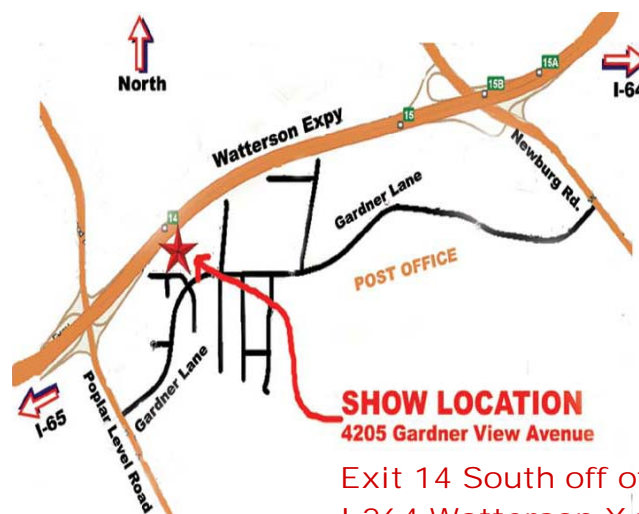

November 11 - 12 - 13, 2011

Friday and Saturday 10:00 - 7:00pm / Sunday noon - 6:00pm

THE BEST AND BIGGEST SHOW IN THE KENTUCKIANA AREA!

FREE ADMISSION & PARKING / DAILY DOOR PRIZES

ACTIVITIES FOR CHILDREN

Resurrection Lutheran Church Gym
4205 Gardiner View Ave.
Louisville, KY 40213
(West of Post Office on Gardiner Lane)

FOR MORE INFORMATION
ABOUT THE KYANA SHOW

CONTACT: CHARLES OLDHAM
502-241-8755
HIGHWAY 22 WEST
LOUISVILLE KY 40014

SHOW LOCATION
4205 Gardner View Avenue

Exit 14 South off of
I-264 Watterson X-way

Come Rock with us!

Show is sponsored by the KYANA Geological Society, Louisville, KY,
A non-profit educational organization organization.